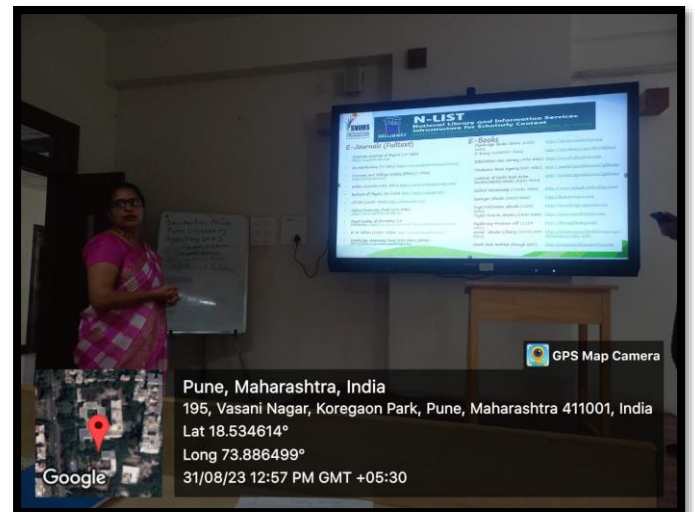

ORIENTATION PROGRAMME