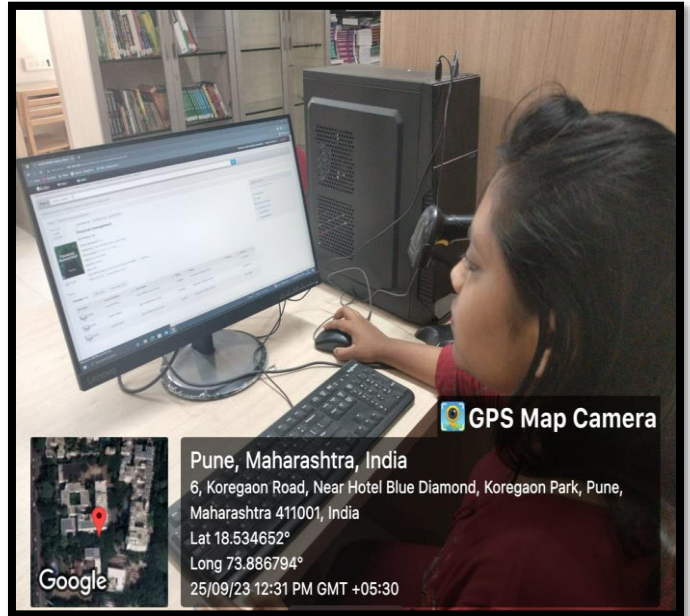

LATEST JOURNALS and OPAC FACILITY