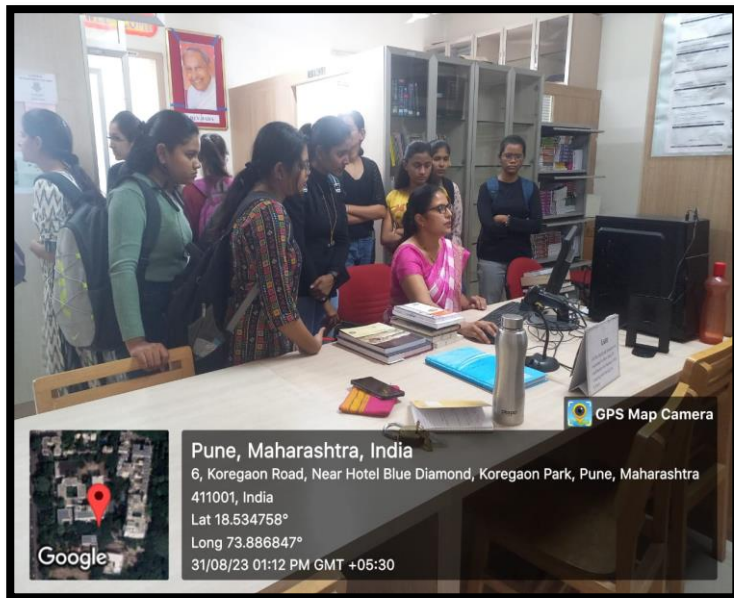

Institute Codes: SPPU: IMMP016030, D.T.E.: 6614, AISHE: C-44578, AICTE: 1-21641511

Dr. B. H. Nanwani
Director

SVIMS Library Practices and Activities

ORIENTATION PROGRAMME

GPS Map Camera

Pune, Maharashtra, India
 6, Koregaon Road, Near Hotel Blue Diamond, Koregaon Park, Pune, Maharashtra
 411001, India
 Lat 18.534758°
 Long 73.886847°
 31/08/23 01:14 PM GMT +05:30