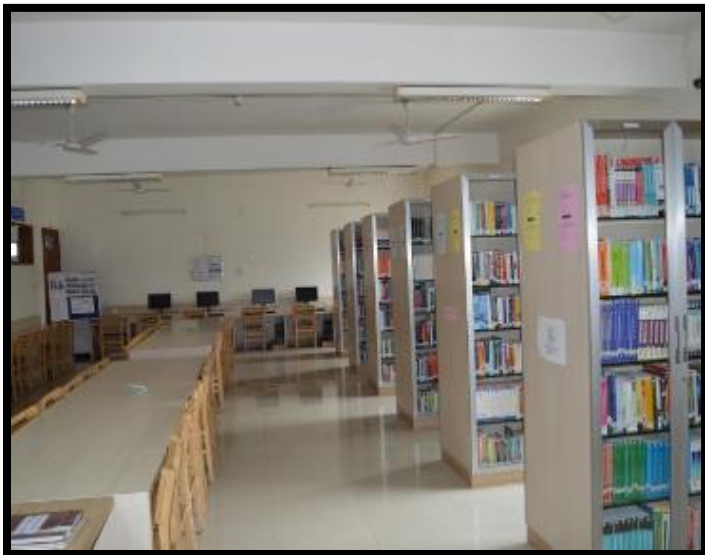

SADHU VASWANI INSTITUTE OF MANAGEMENT STUDIES FOR GIRLS

(Status: Linguistic Minority) (Unaided- Private)

Approved by A.I.C.T.E. Certified under ISO 9001:2015

Affiliated to Savitribai Phule Pune University, NAAC Accredited with "B+" Grade

Institute Codes: SPPU: IMMP016030, D.T.E.: 6614, AISHE: C-44578, AICTE: 1-21641511

Dr. B. H. Nanwani
Director

SVIMS Library Practices and Activities